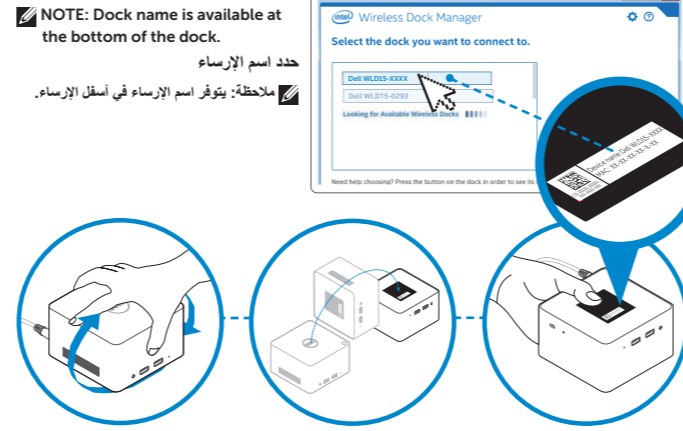

4 Select the dock name